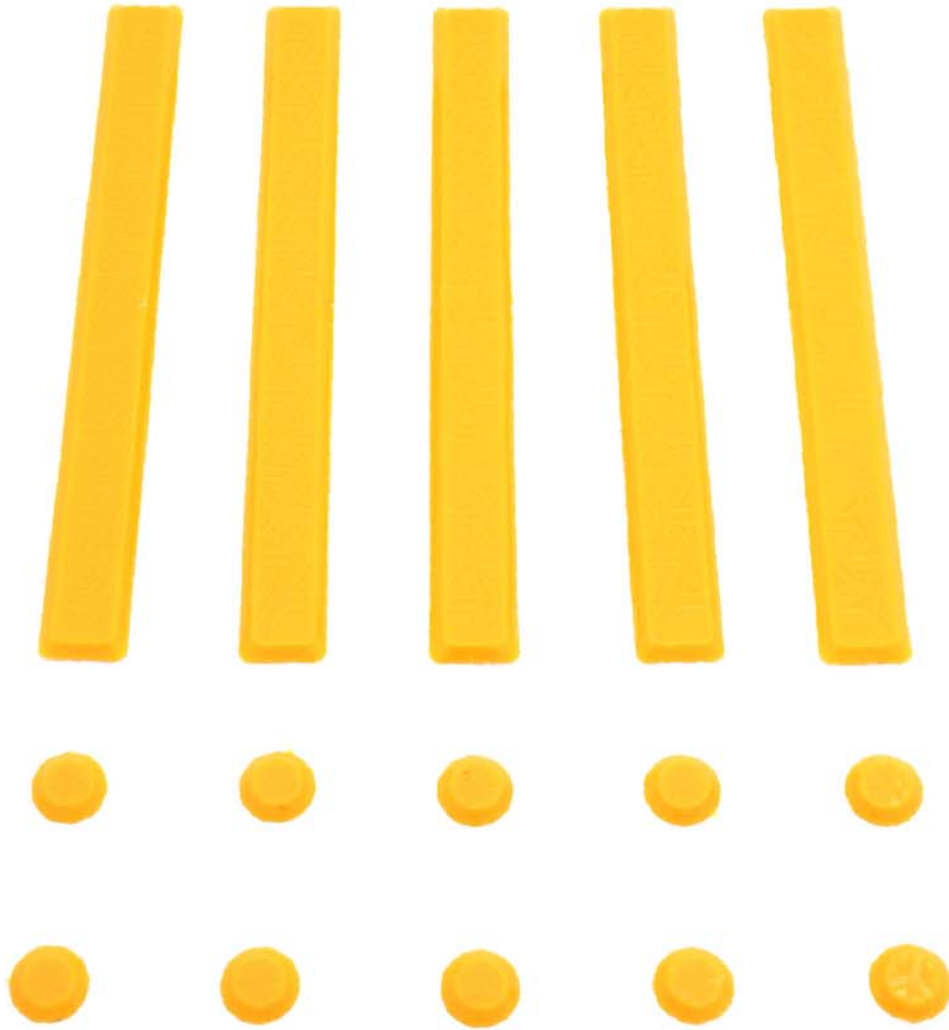

# F.E.D.E.Co. Tactile Paving Guidance

Dimension:  
linear: 3X30 Cm  
Circle: 1.4 x 1.4 Cm

Make to the order of  
Shiraz Urban Train  
Organization (S.U.R.O.)

**Environmentally friendly  
Made in IRAN**

[www.fede.co.ir](http://www.fede.co.ir)  
22th km of Shiraz - Persepolis Road  
Beside Chemical storage facilities, Shiraz, IRAN  
P.O.Box: 73415/477  
Tel: + 98 71 32622391  
Fax: + 98 71 32623391